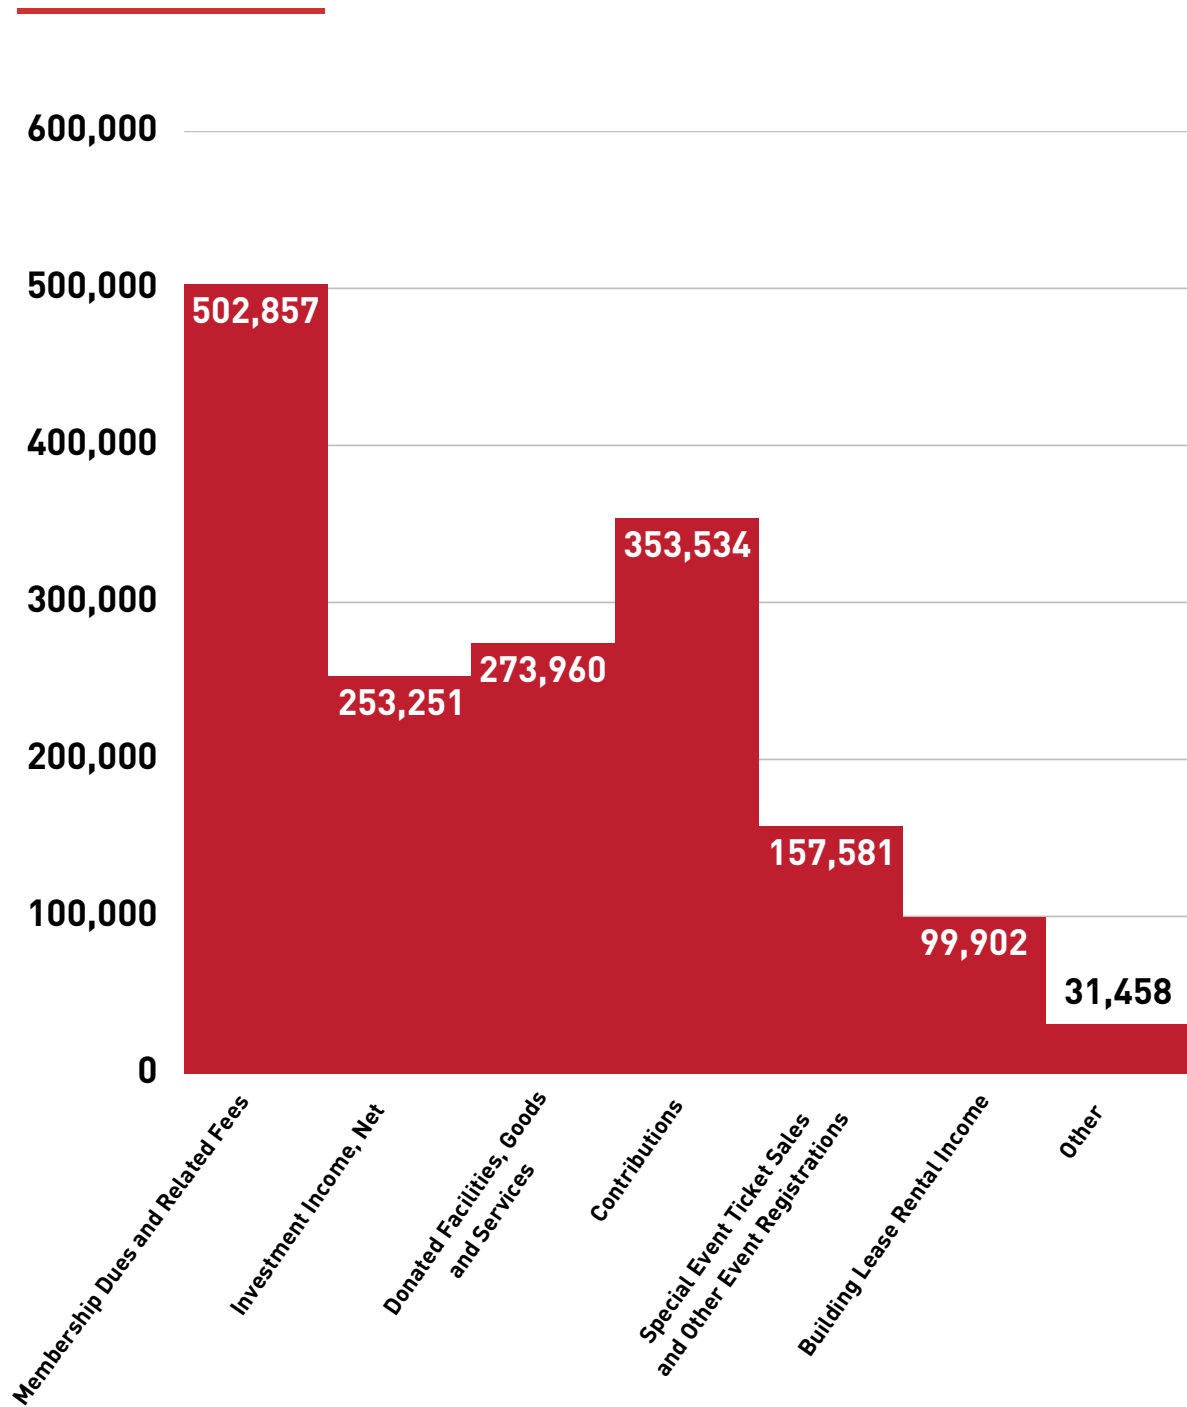

REVENUE

$1,672,543

TOTAL REVENUE