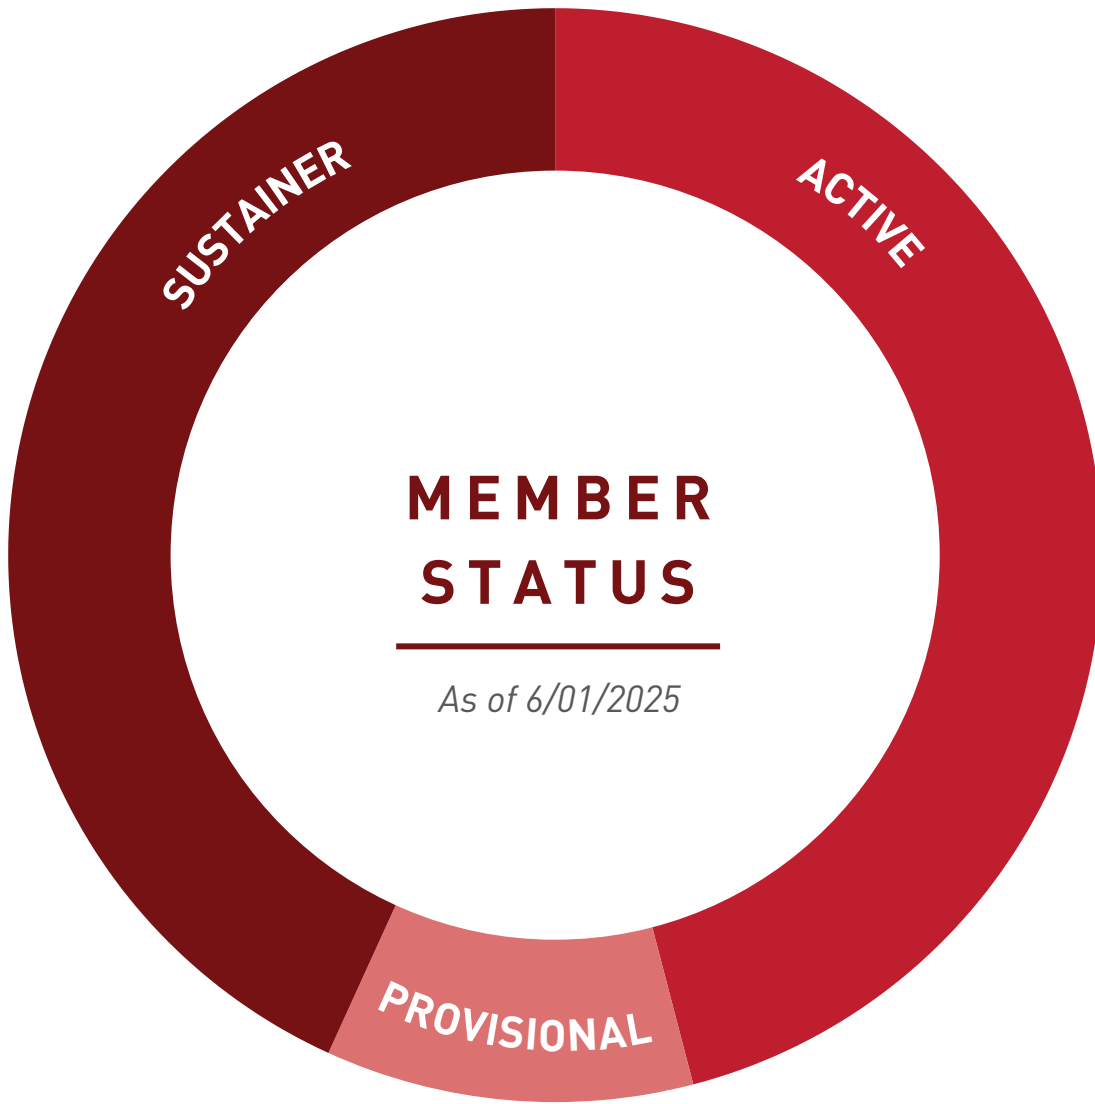

**STRATEGIC SUSTAINABILITY
COUNCIL DIRECTOR**

Barbara Franklin

**SUSTAINER CHAIR &
DIRECTOR-AT-LARGE**

Deena Smith

**WAYS & MEANS
COUNCIL DIRECTOR**

LEADERSHIP

2170
TOTAL

963
ACTIVE