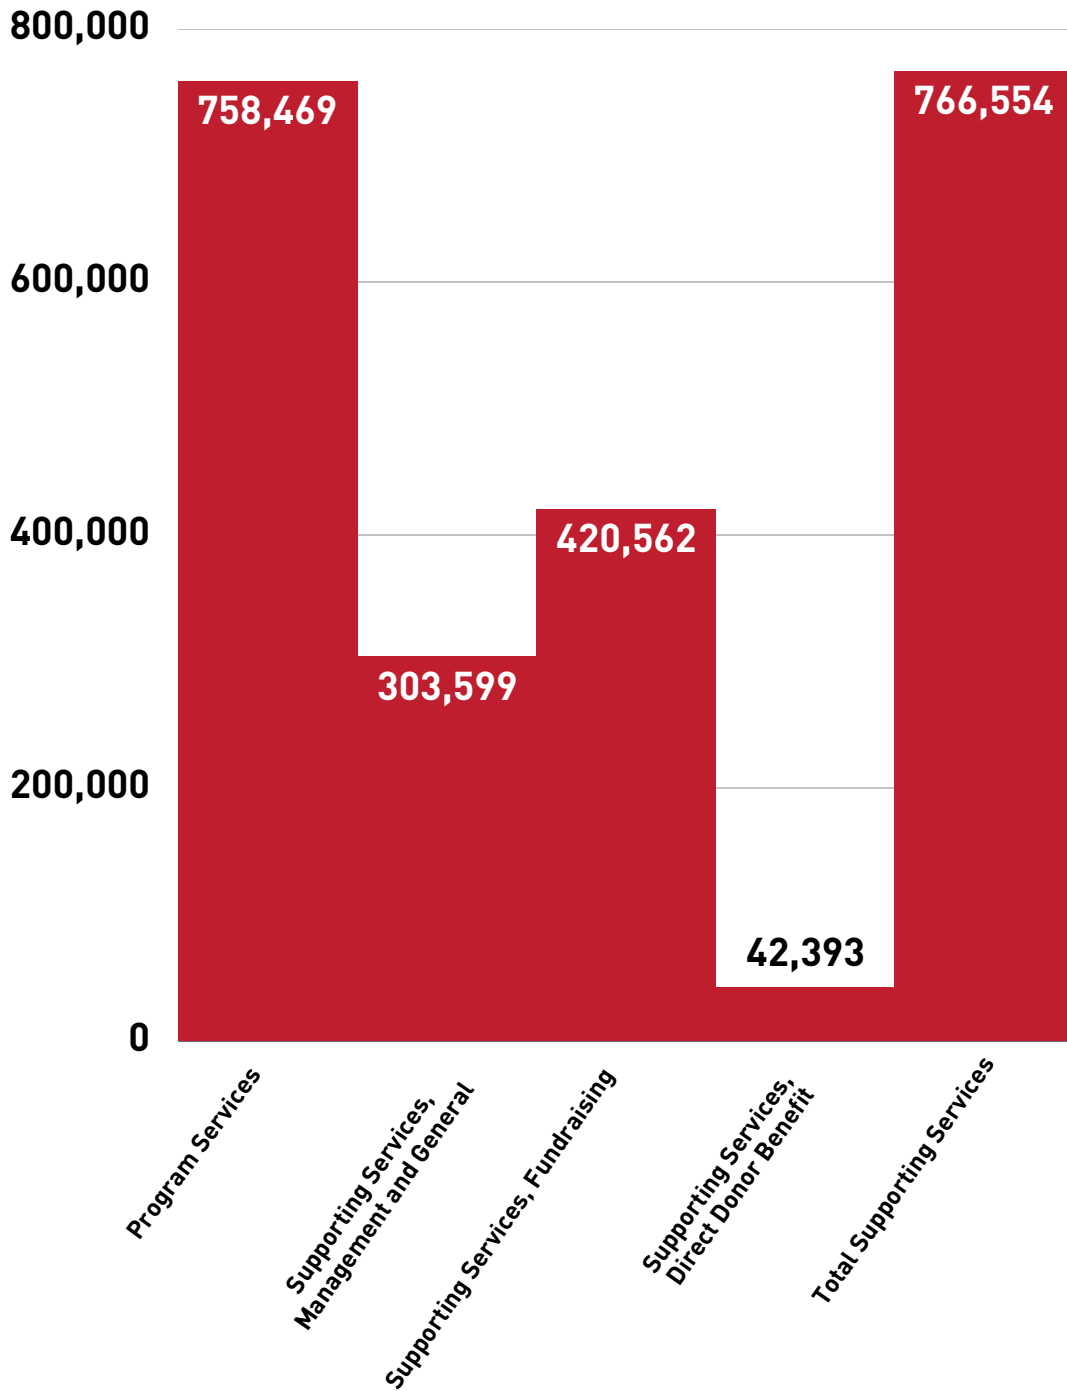

REVENUE

\$1,672,543

TOTAL REVENUE

EXPENSES

\$1,525,023

TOTAL EXPENSES

DONOR LIST 2024-2025

Corporate Donations