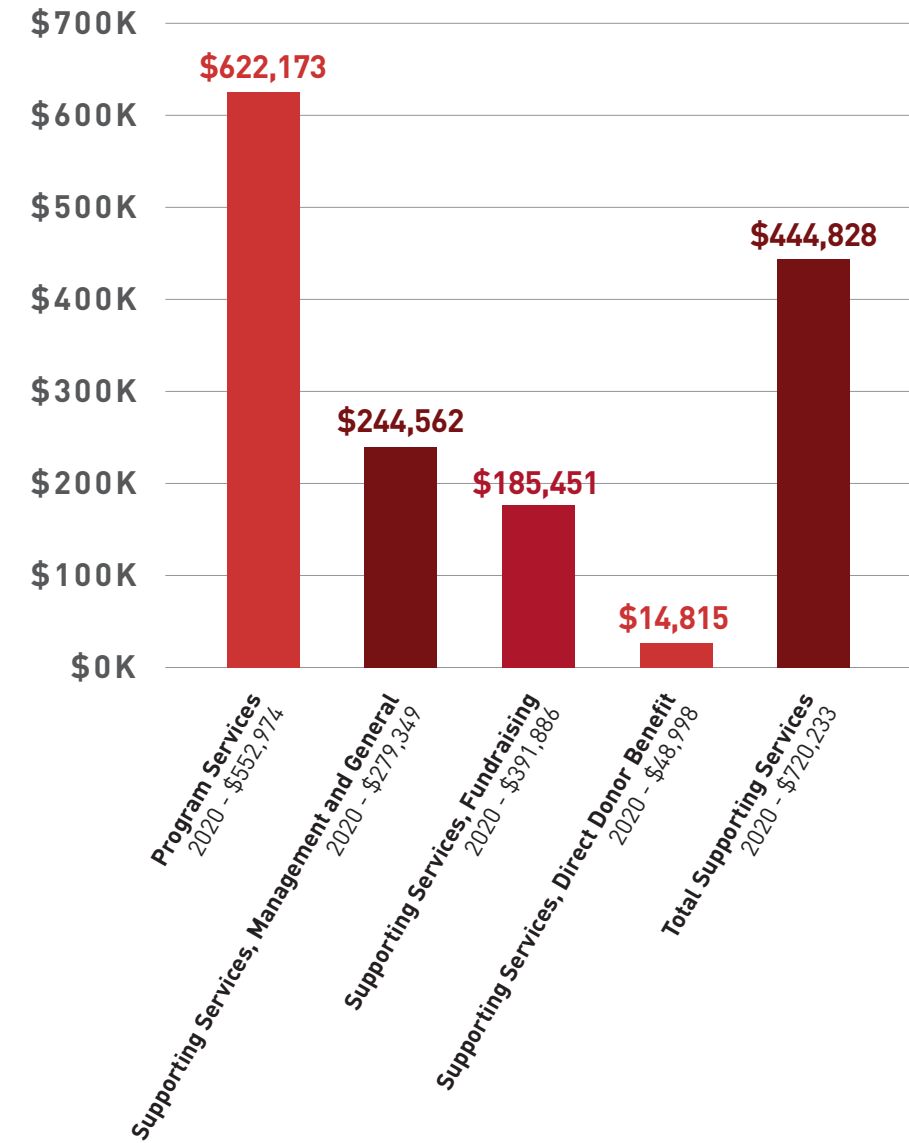

EXPENSES

$1,067,001

TOTAL EXPENSES