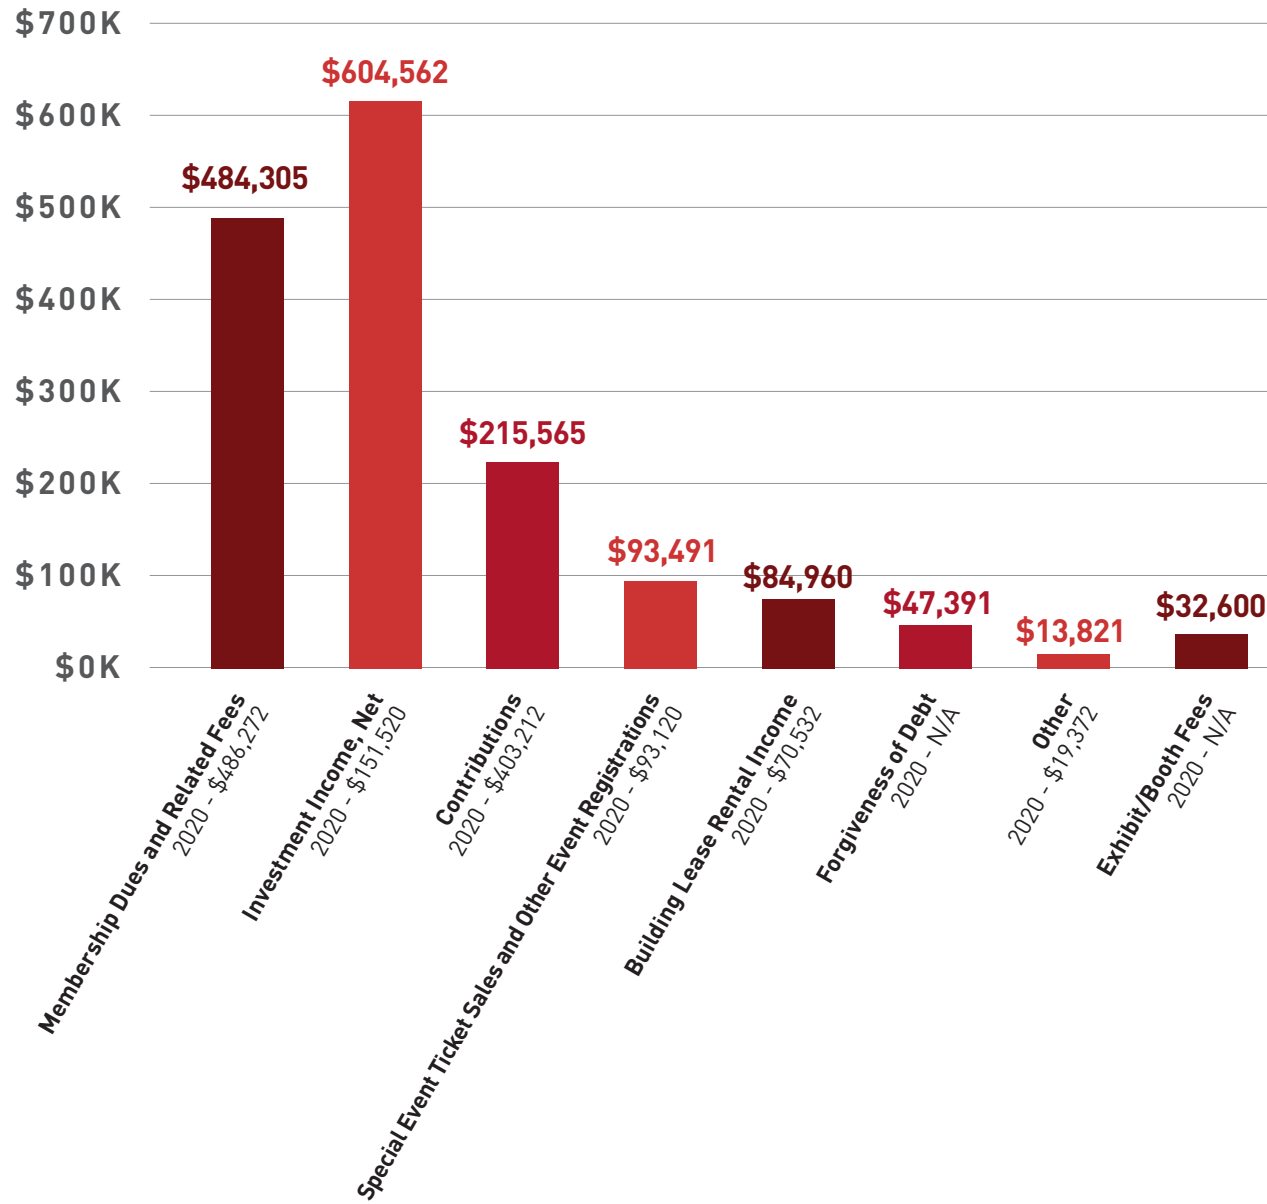

REVENUE

$1,544,095

TOTAL REVENUE