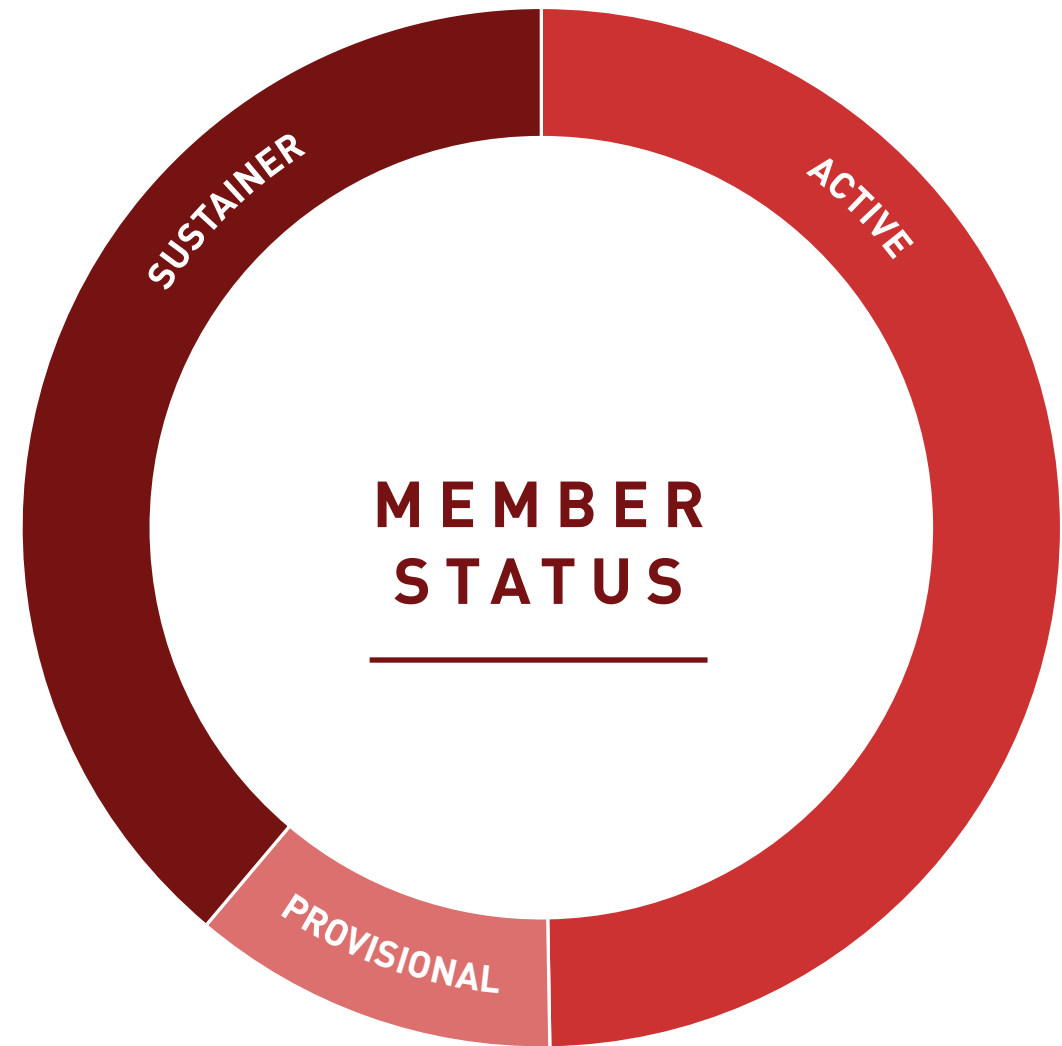

Tossed & Found had the highest number of auction registrations, unique bidders, and number of bids since taking the

AUCTION ONLINE

during the COVID-19 pandemic.

The Women's Leadership Breakfast hosted a three-part speaker series that

120 JLW MEMBERS

signed up to attend and had record success in launching an Advisory Circle and corporate sponsors.

2296

TOTAL MEMBERS

1142

ACTIVE

262

PROVISIONAL